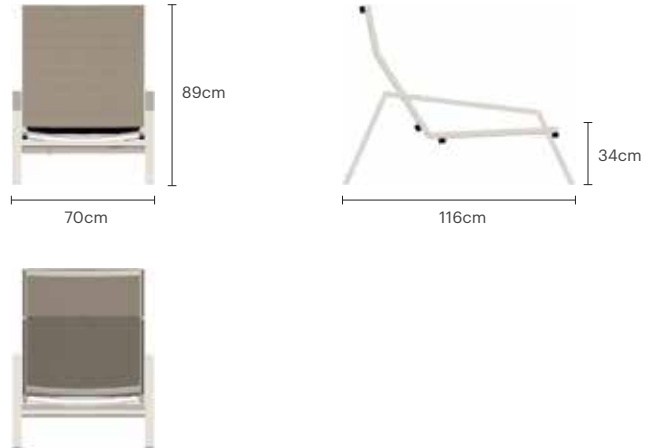

PULVIS

ROYAL LOUNGE ARMCHAIR

PULVIS ROYAL LOUNGE ARMCHAIR

Designer	George Tsironas
Dimensions	W70 x D116 x H89 - SH34 cm
Materials	Powder coated aluminum frame Seat and back in textylene
Weight	7.3 kg
Volume	0.73 m ³